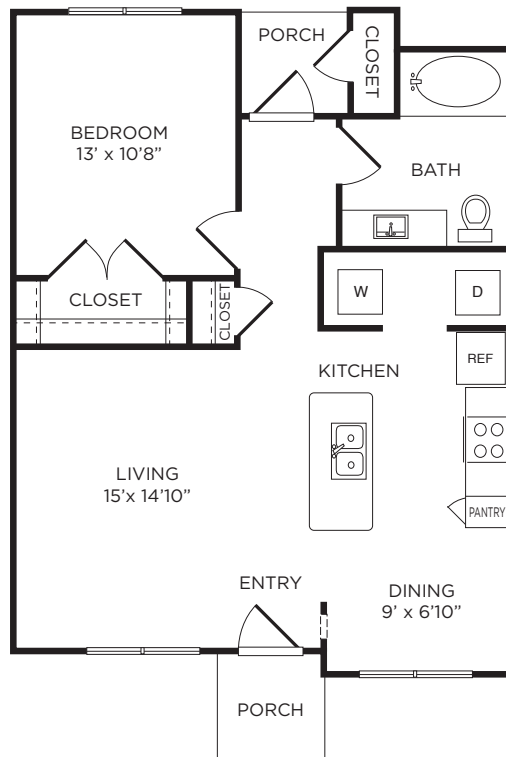

A

1 BEDROOM / 1 BATH
766 SQUARE FEET

The Townhomes at
LAKE PARK

1555 Cullen Blvd. | Pearland, TX 77581 | 832.827.1555
lakepark@greystar.com | townhomesatlakepark.com

Floor plans are artist's rendering. All dimensions are approximate. Actual product and specifications may vary in dimension or detail. Not all features are available in every apartment. Prices and availability are subject to change. Please see a representative for details.