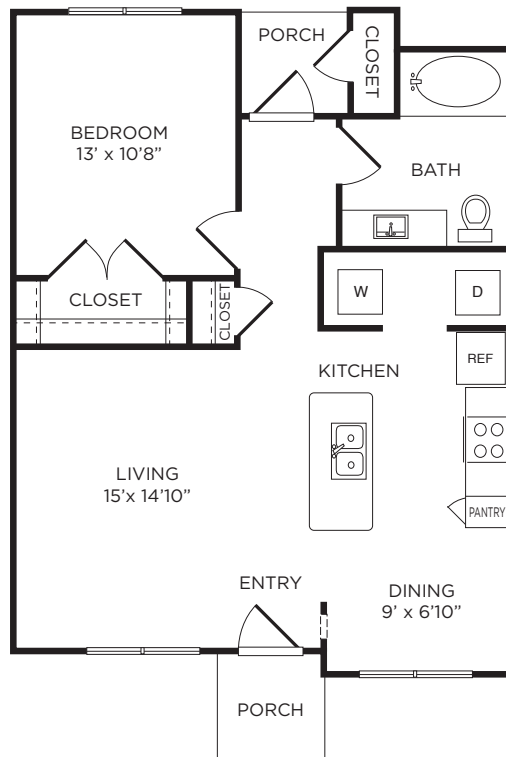

A

1 BEDROOM / 1 BATH
766 SQUARE FEET

The Townhomes at
LAKE PARK

1555 Cullen Blvd. | Pearland, TX 77581 | 832.827.1555
lakepark@greystar.com | townhomesatlakepark.com