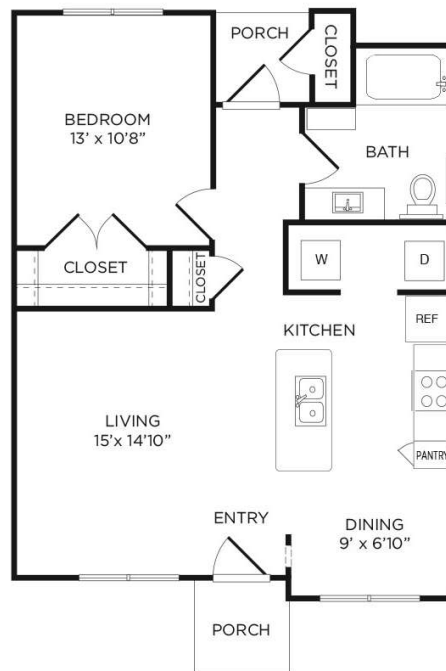

AH

1 BEDROOM / 1 BATH

766 SQUARE FEET

The Townhomes at
LAKE PARK

1555 Cullen Blvd. | Pearland, TX 77581 | 832.827.1555
lakepark@greystar.com | townhomesatlakepark.com