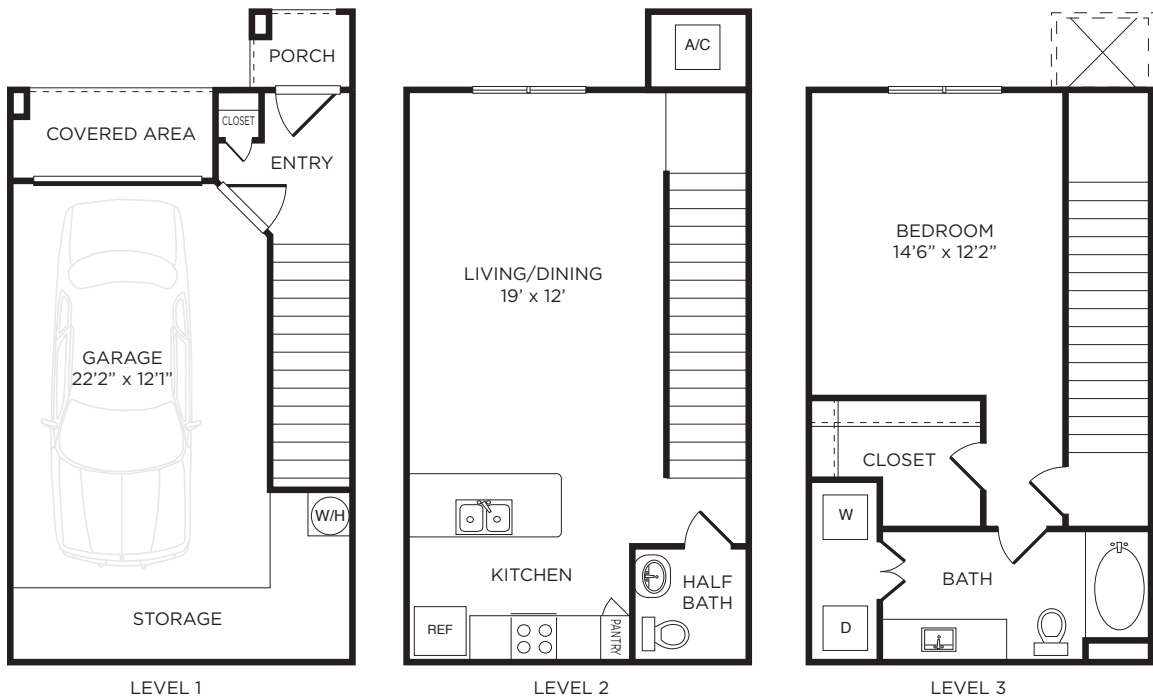

TA2

1 BEDROOM / 1.5 BATH

1 CAR GARAGE

936 SQUARE FEET

The Townhomes at
LAKE PARK

1555 Cullen Blvd. | Pearland, TX 77581 | 832.827.1555
lakepark@greystar.com | townhomesatlakepark.com