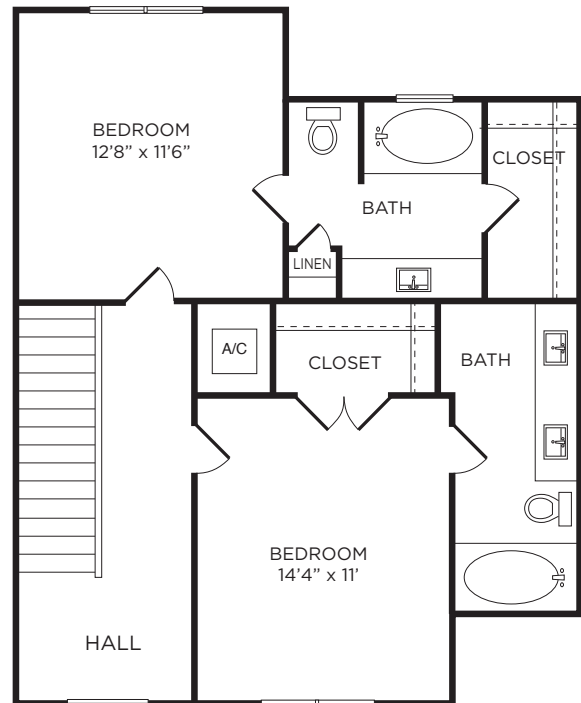

# TC2

2 BEDROOM / 2.5 BATH

1280 SQUARE FEET

LEVEL 1

LEVEL 2

The Townhomes at  
**LAKE PARK**

1555 Cullen Blvd. | Pearland, TX 77581 | 832.827.1555  
lakepark@greystar.com | townhomesatlakepark.com

Floor plans are artist's rendering. All dimensions are approximate. Actual product and specifications may vary in dimension or detail. Not all features are available in every apartment. Prices and availability are subject to change. Please see a representative for details.