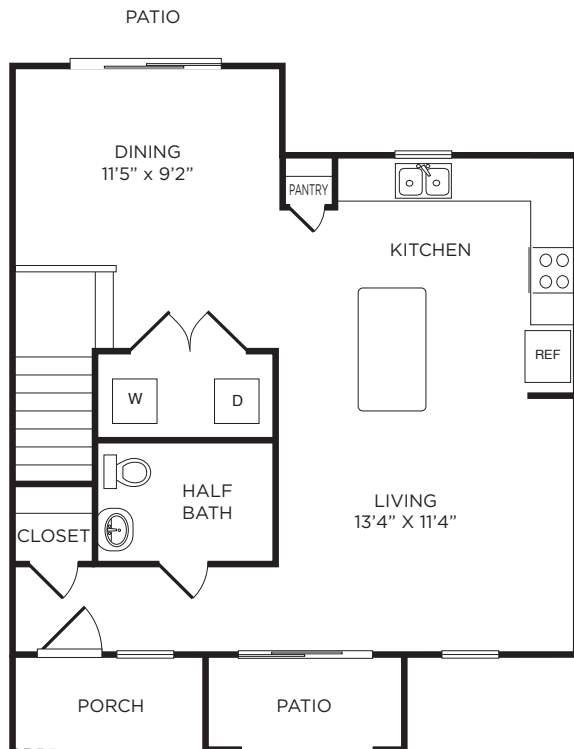

# TC2

2 BEDROOM / 2.5 BATH

1280 SQUARE FEET

LEVEL 1

LEVEL 2

The Townhomes at  
**LAKE PARK**

1555 Cullen Blvd. | Pearland, TX 77581 | 832.827.1555  
lakepark@greystar.com | townhomesatlakepark.com

Floor plans are artist's rendering. All dimensions are approximate. Actual product and specifications may vary in dimension or detail. Not all features are available in every apartment. Prices and availability are subject to change. Please see a representative for details.