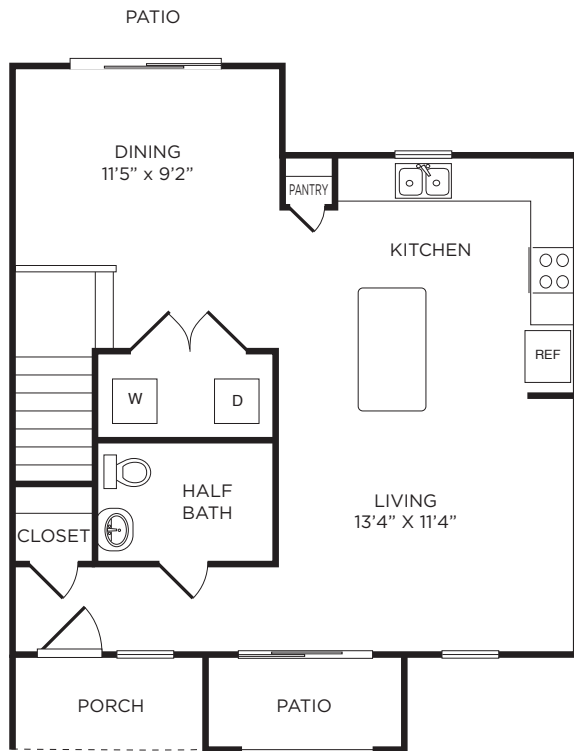

TC2

2 BEDROOM / 2.5 BATH

1280 SQUARE FEET

LEVEL 1

LEVEL 2

The Townhomes at
LAKE PARK

1555 Cullen Blvd. | Pearland, TX 77581 | 832.827.1555
lakepark@greystar.com | townhomesatlakepark.com