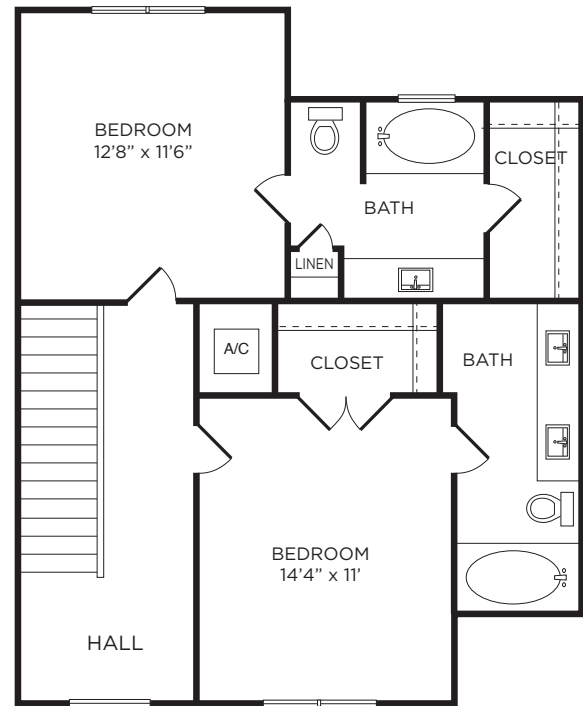

TC2

2 BEDROOM / 2.5 BATH

1280 SQUARE FEET

LEVEL 1

LEVEL 2

The Townhomes at
LAKE PARK

1555 Cullen Blvd. | Pearland, TX 77581 | 832.827.1555
lakepark@greystar.com | townhomesatlakepark.com