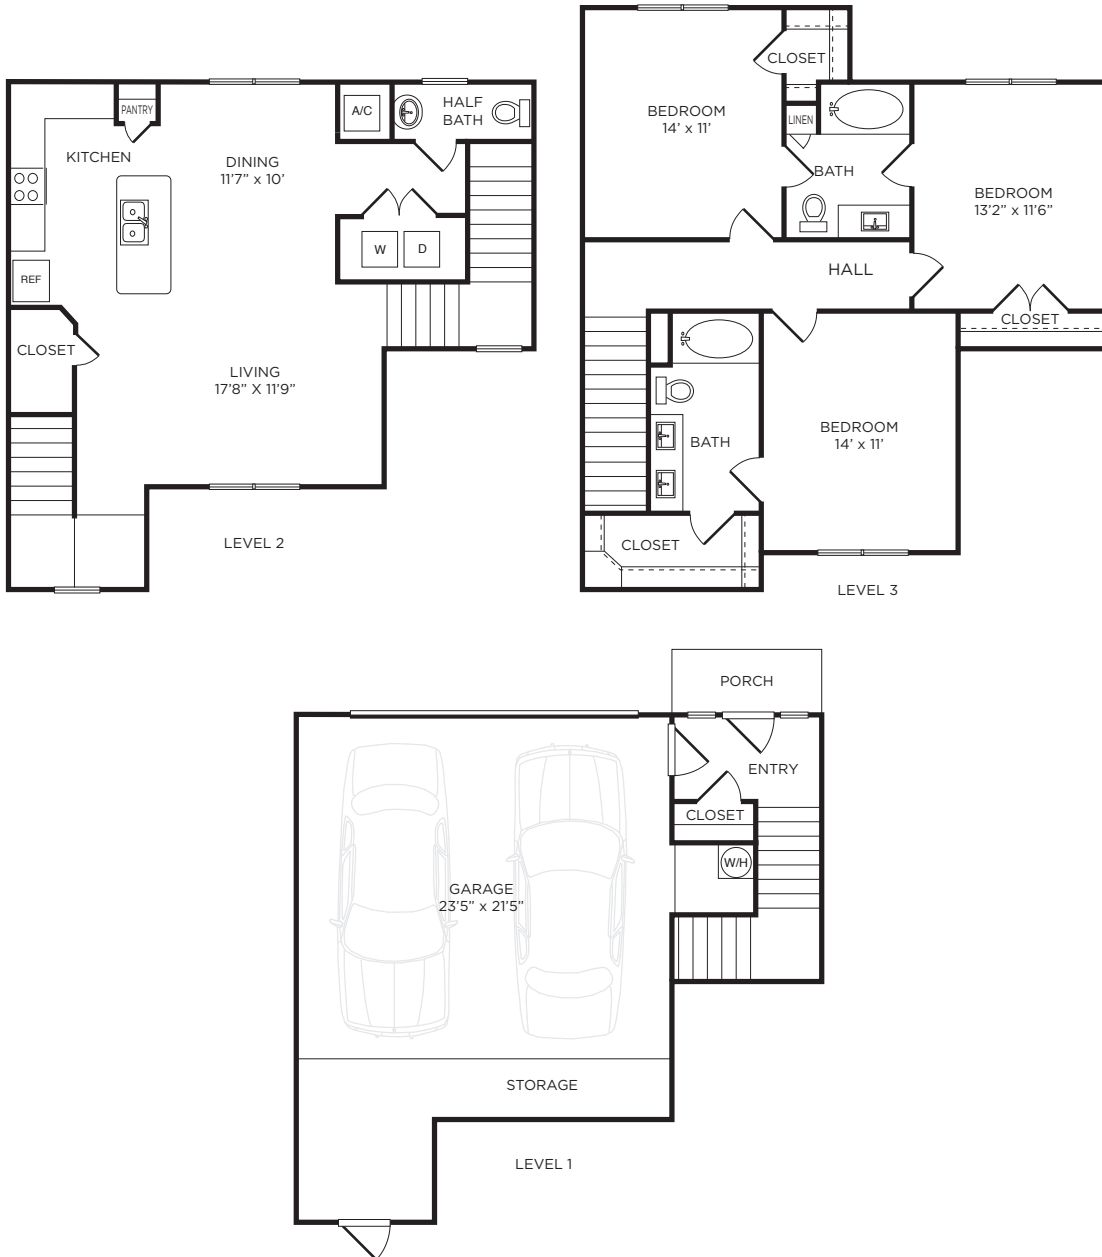

TE2

3 BEDROOM / 2.5 BATH

2 CAR GARAGE

1557 SQUARE FEET

The Townhomes at
LAKE PARK

1555 Cullen Blvd. | Pearland, TX 77581 | 832.827.1555
lakepark@greystar.com | townhomesatlakepark.com